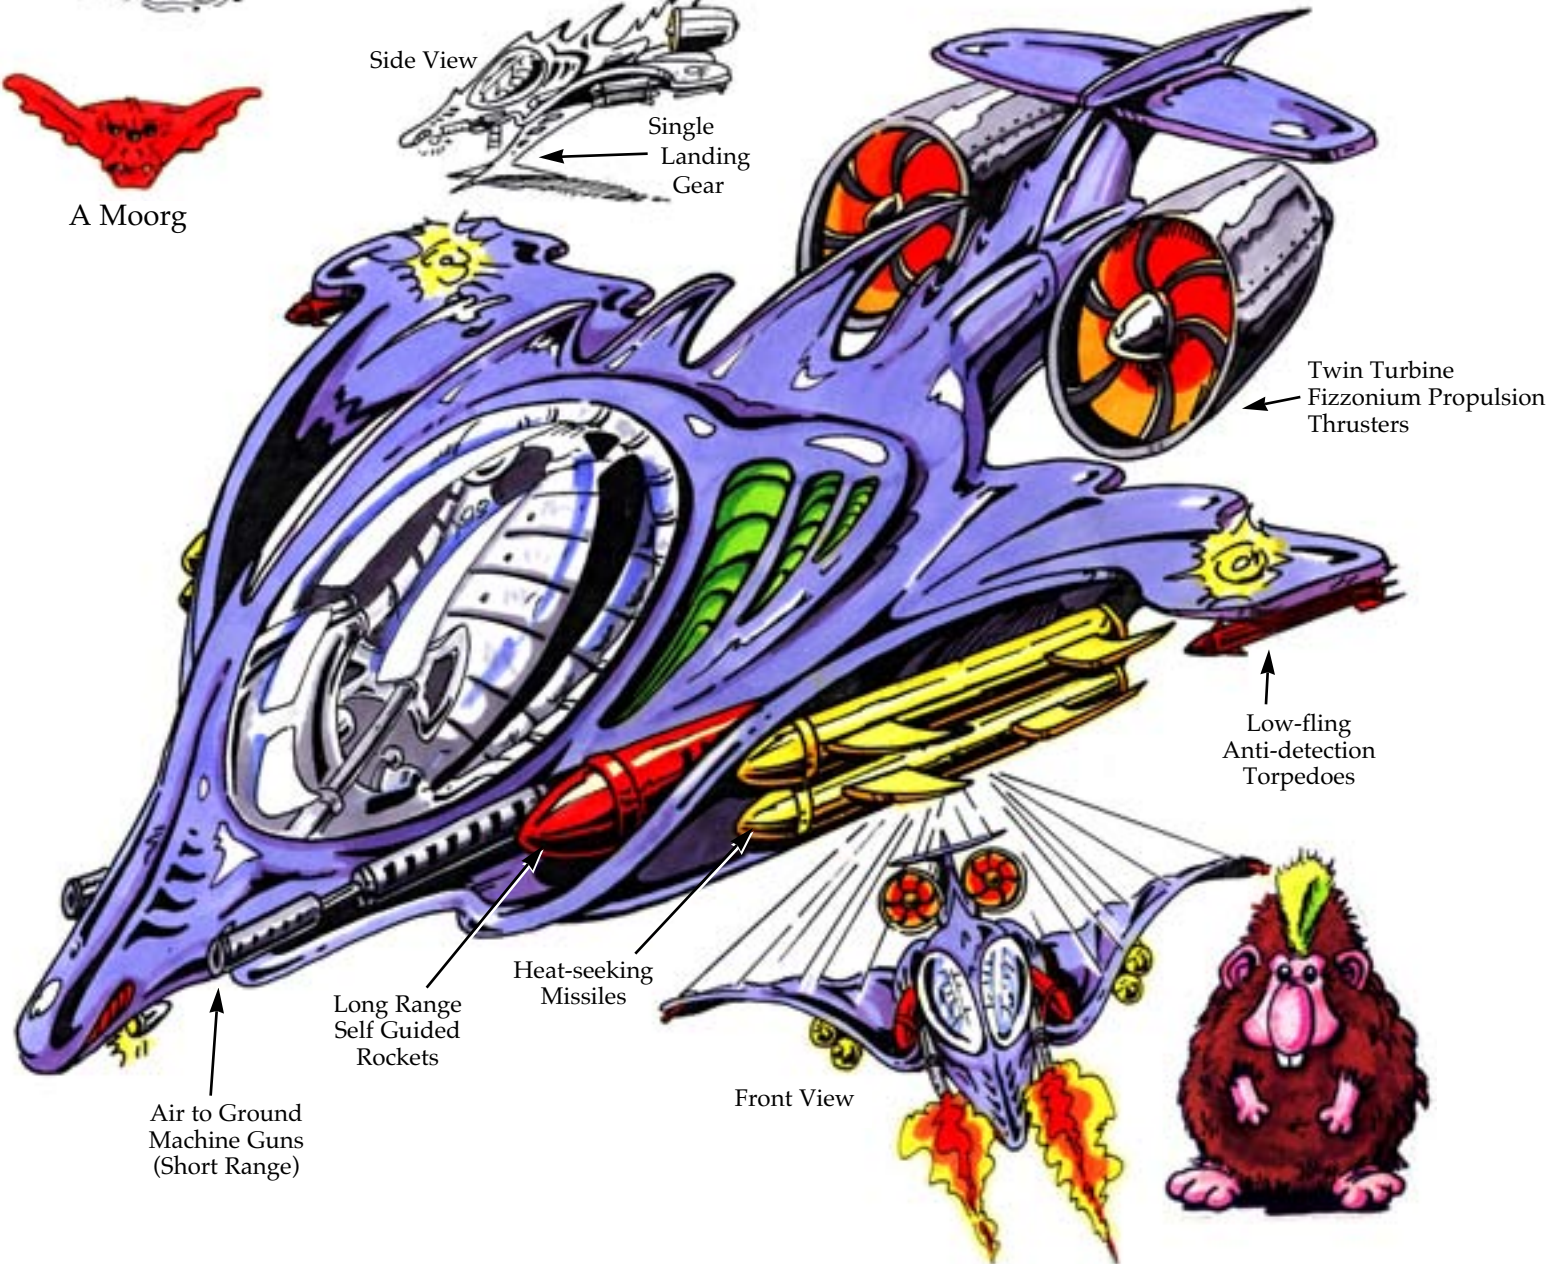

THE LIZARDS

THE GOOD, THE BAD, AND THE UGLY

MERIDIAN WASP

A Moorg Mark II Battlecruiser

The Intergalactic Transdimensional Zoo Ship

A Moorg

Side View

Single Landing Gear

Twin Turbine Fizzonium Propulsion Thrusters

Low-Fling Anti-detection Torpedoes

Heat-seeking Missiles

Long Range Self Guided Rockets

Air to Ground Machine Guns (Short Range)

Front View

WATCH SERIES

Bullet and Watch/
Screened
Face

Bullet Hole
Watch

LED Bullet
Watch

Belt/Buckle
Watch

Flip Top Molded
Character
Watch

Pop Out LED
Watch

INTERPLANETARY
LIZARDS
OF THE TEXAS PLAINS

Attitude???

What Attitude?