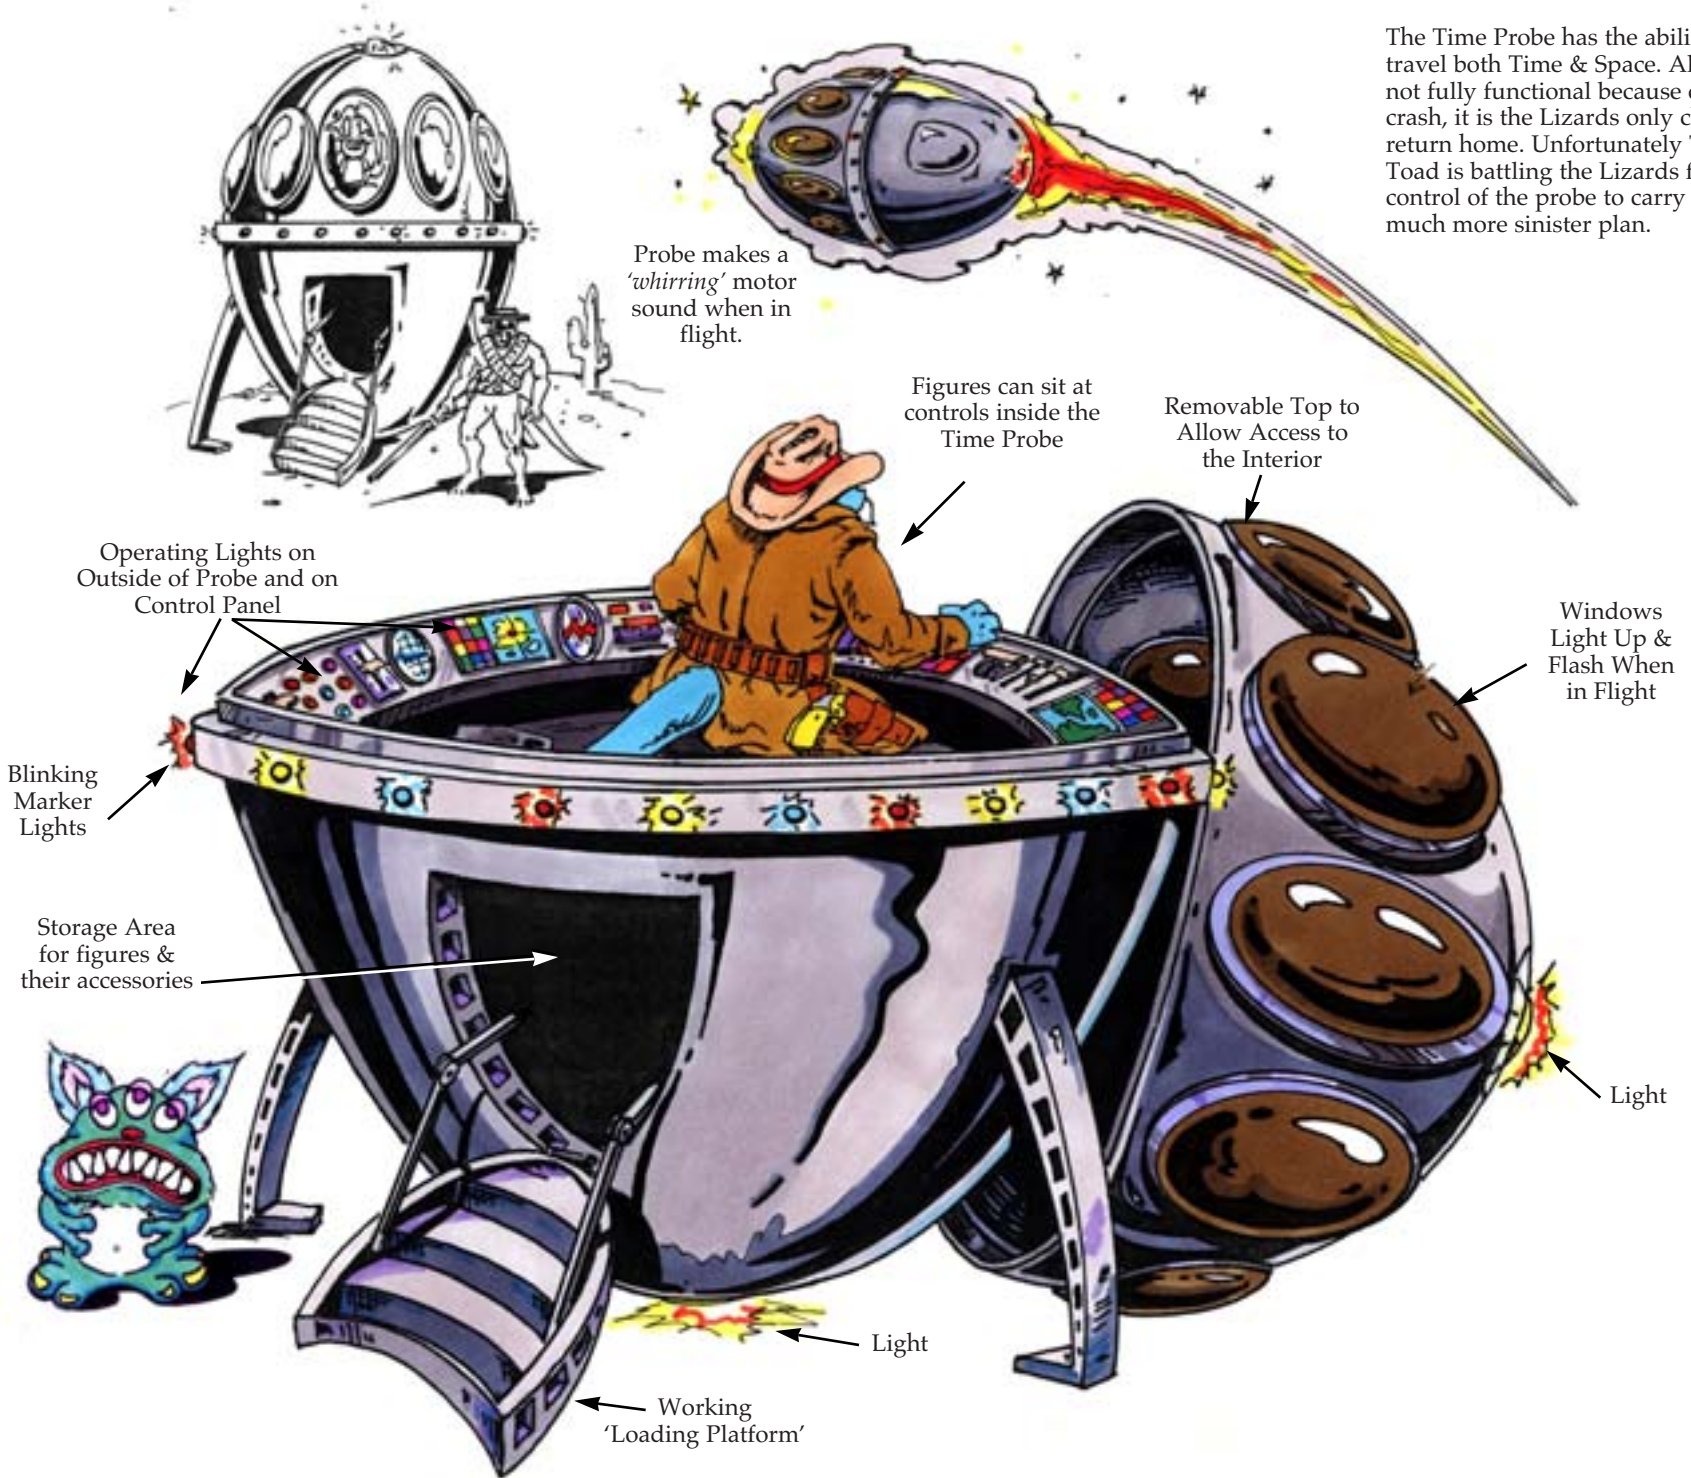

CARDZ

INTERPLANETARY
LIZARDS
OF THE TEXAS PLAINS
TRADING CARD
ENCLOSED

BONUS

NewToys

DOG

ITEM #123456
AGES 3 & UP

THE TIME PROBE

The Time Probe has the ability to travel both Time & Space. Although not fully functional because of the crash, it is the Lizards only chance to return home. Unfortunately Tiberious Toad is battling the Lizards for control of the probe to carry out a much more sinister plan.

Probe makes a 'whirring' motor sound when in flight.

Figures can sit at controls inside the Time Probe

Removable Top to Allow Access to the Interior

Operating Lights on Outside of Probe and on Control Panel

Windows Light Up & Flash When in Flight

Blinking Marker Lights

Storage Area for figures & their accessories

Light

Light

Working 'Loading Platform'

QUADREQUINE

Created by Willibeet from spare parts, the the Quadrequines are the Lizards "mechanical horses."

Eyes light-up
(Laser guidance system)

Gear Shift

Gun Scabbard

Bed Roll

Dual Exhaust

High traction
Terra/Aqua Tires

Four-Wheel
Drive

Cactus Juice
Powered Steam Engine
(312 Horse Power)
Capable of high speeds.
(Can be battery
operated as a toy.)