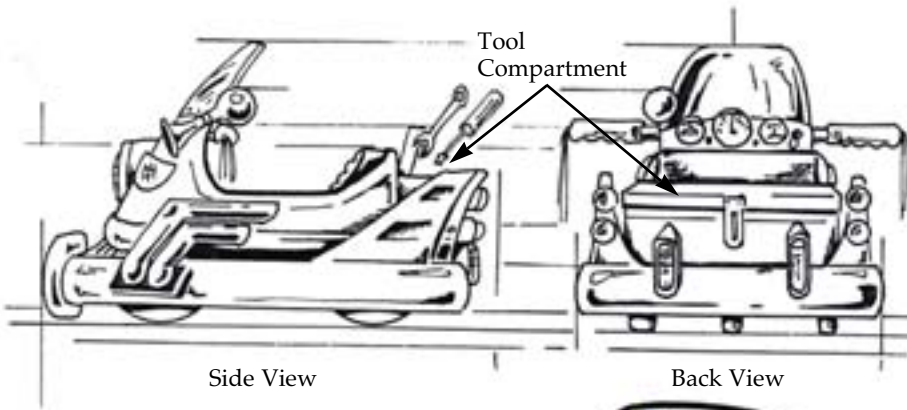

WILLIBEET'S HOVERSCOOT