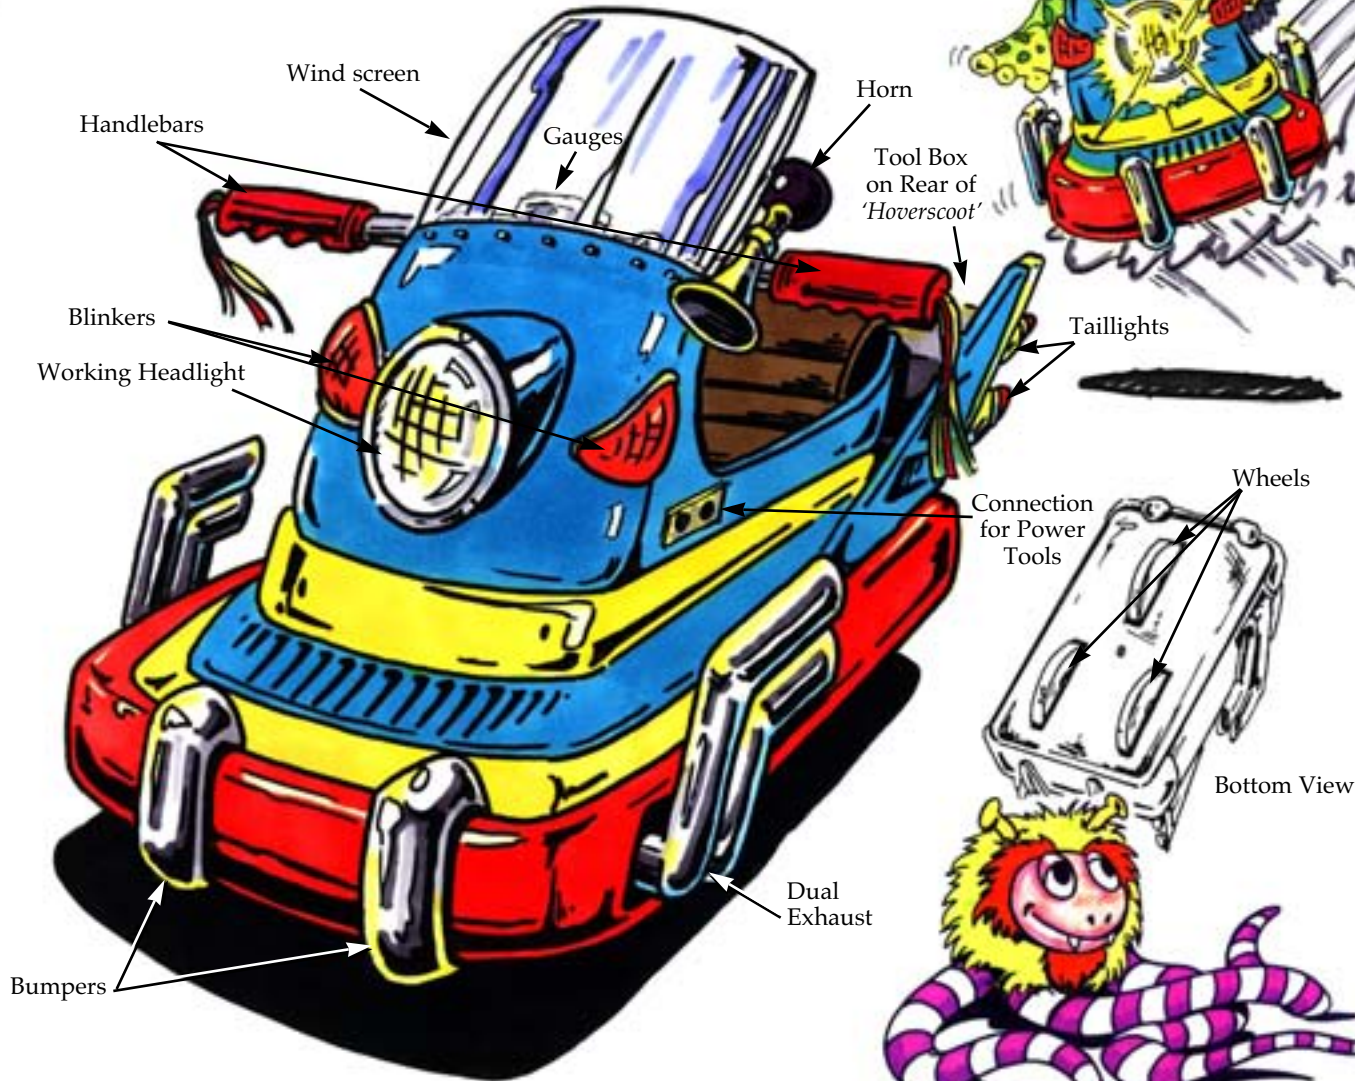

Probe makes a 'whirring' motor sound when in flight.

Figures can sit at controls inside the Time Probe

Removable Top to Allow Access to the Interior

Operating Lights on Outside of Probe and on Control Panel

Windows Light Up & Flash When in Flight

Blinking Marker Lights

Storage Area for figures & their accessories

Light

Light

Working 'Loading Platform'

QUADREQUINE

Created by Willibeet from spare parts, the the Quadrequines are the Lizards "mechanical horses."

Eyes light-up
(Laser guidance system)

Gear Shift

Gun Scabbard

Bed Roll

Dual Exhaust

High traction
Terra/Aqua Tires

Four-Wheel
Drive

Cactus Juice
Powered Steam Engine
(312 Horse Power)
Capable of high speeds.
(Can be battery
operated as a toy.)

OTHER ACCESSORIES

WILLIBEET'S HOVERSCOOT

Willibee's Hoverscoot
His personal vehicle—can
hover over land or water.
Can be motorized with
working—horn, lights, and
motor sound.