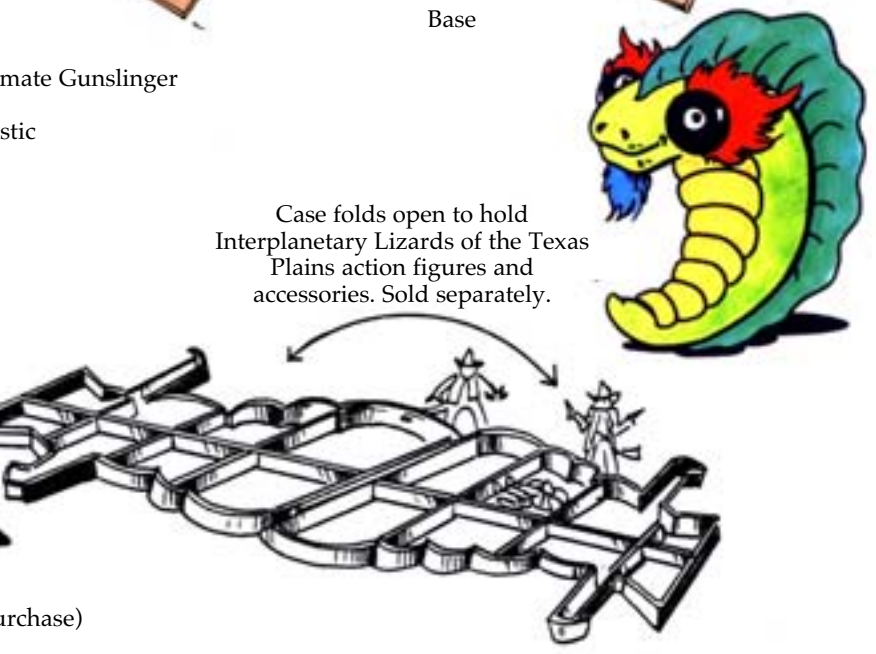

OTHER ACCESSORIES