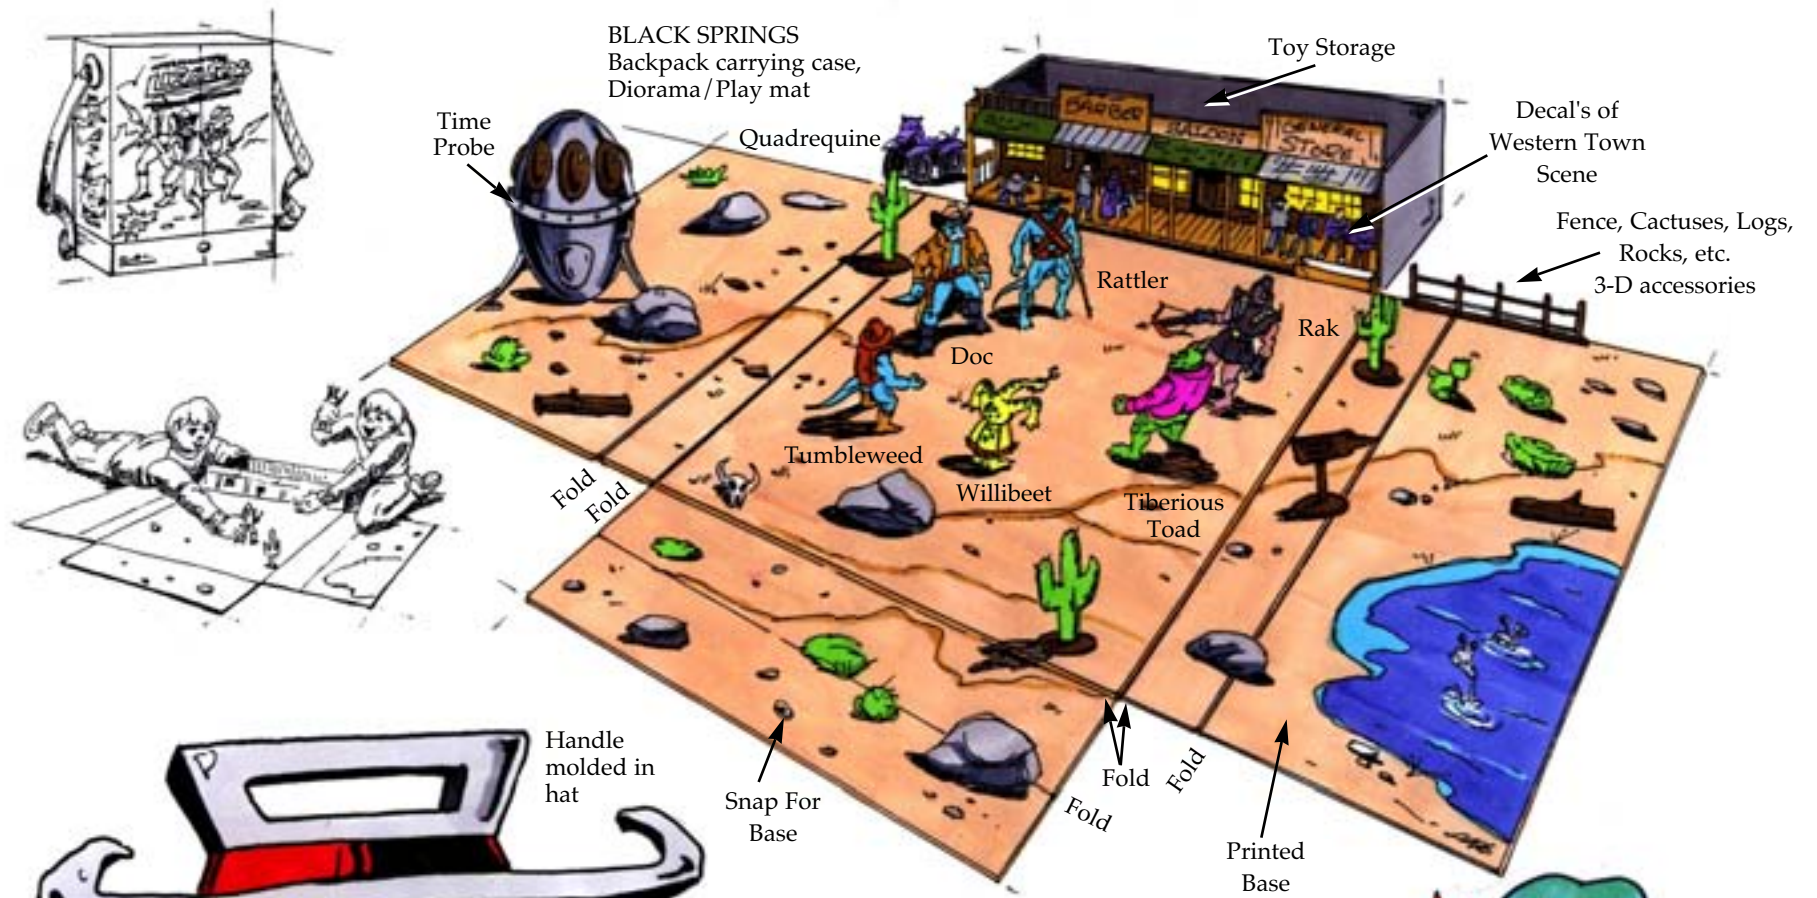

CARDZ

INTERPLANETARY
LIZARDS
OF THE TEXAS PLAINS
TRADING CARD
ENCLOSED

BONUS

NewToys

DOG

ITEM #123456
AGES 3 & UP

THE TIME PROBE

The Time Probe has the ability to travel both Time & Space. Although not fully functional because of the crash, it is the Lizards only chance to return home. Unfortunately Tiberious Toad is battling the Lizards for control of the probe to carry out a much more sinister plan.

Probe makes a 'whirring' motor sound when in flight.

Figures can sit at controls inside the Time Probe

Removable Top to Allow Access to the Interior

Operating Lights on Outside of Probe and on Control Panel

Eyes light-up
(Laser guidance system)

Gear Shift

Gun Scabbard

Bed Roll

Dual Exhaust

High traction
Terra/Aqua Tires

Four-Wheel
Drive

Cactus Juice
Powered Steam Engine
(312 Horse Power)
Capable of high speeds.
(Can be battery
operated as a toy.)

OTHER ACCESSORIES

WILLIBEET'S HOVERSCOOT

Willibee's Hoverscoot
His personal vehicle—can
hover over land or water.
Can be motorized with
working—horn, lights, and
motor sound.